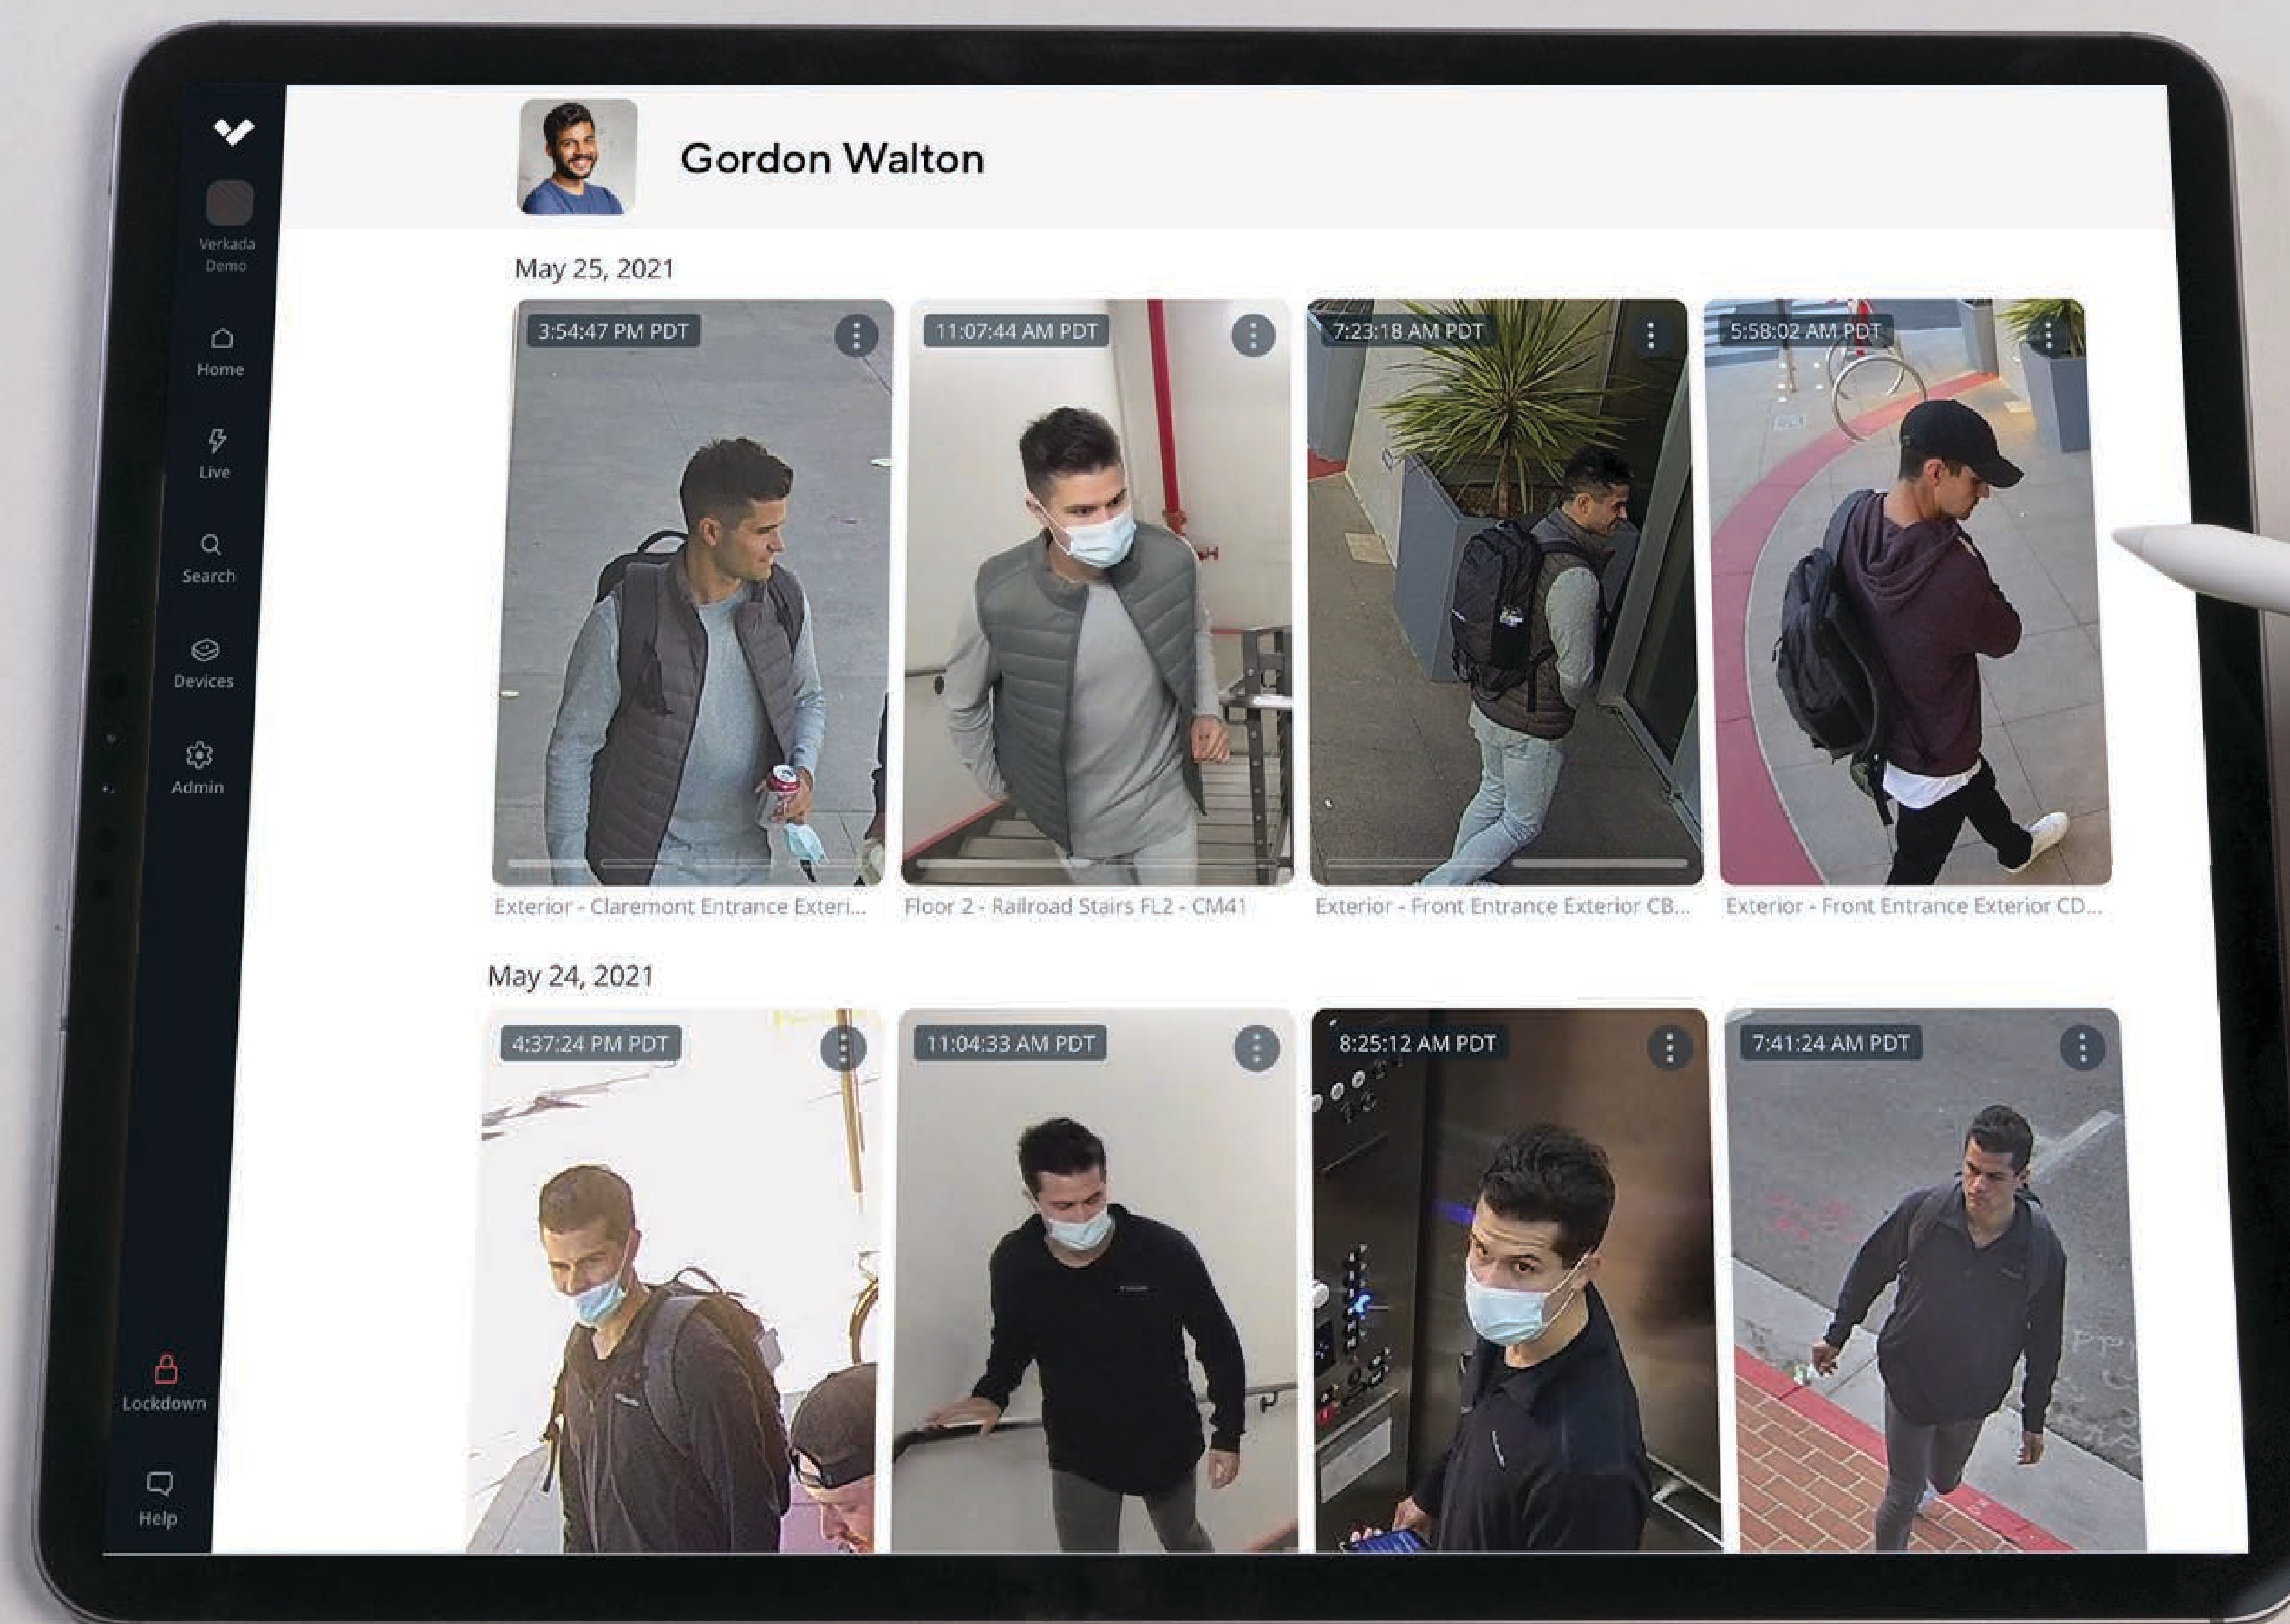

The Mini Series are part of Verkada's line of hybrid cloud cameras and are ready out of the box for easy installation without any additional downloads or configurations.

With standard features like end-to-end encryption, onboard storage, and advanced motion-based insights, organizations are able to quickly scale their coverage and increase situational awareness across any number of locations.

Command Platform Overview

All-in-one cloud-based management software for Verkada security cameras

Command, Verkada's cloud-based management platform, is designed to deliver simple access and management for all cameras and users across every site from virtually anywhere in the world. From Command, users can set up new cameras, create new sites, manage settings, access live and archived footage, manage users, and access the advanced features powered by Verkada's edge-based analytics.

Remote Access

- Access from any device (desktops, smartphones, tablets)
- Native apps for iOS and Android, Apple TV, and Verkada's VX52 Viewing Station

User Permissions & Account Security

- SAML/OAuth support for single sign-on
- 2-factor authentication
- User permissions can be controlled at camera, site and organization levels

Verkada's People Analytics

Simplify and speed up investigations with intelligent people and face detection

Available across Verkada's Mini Series, People Analytics combines intelligent edge-based video processing with computer vision in the cloud to give users high-quality images of all individuals identified in the scene. With Verkada's centralized management platform, customers can filter people by various attributes, including date, time, appearance, clothing color, backpack detection, and facial matches.