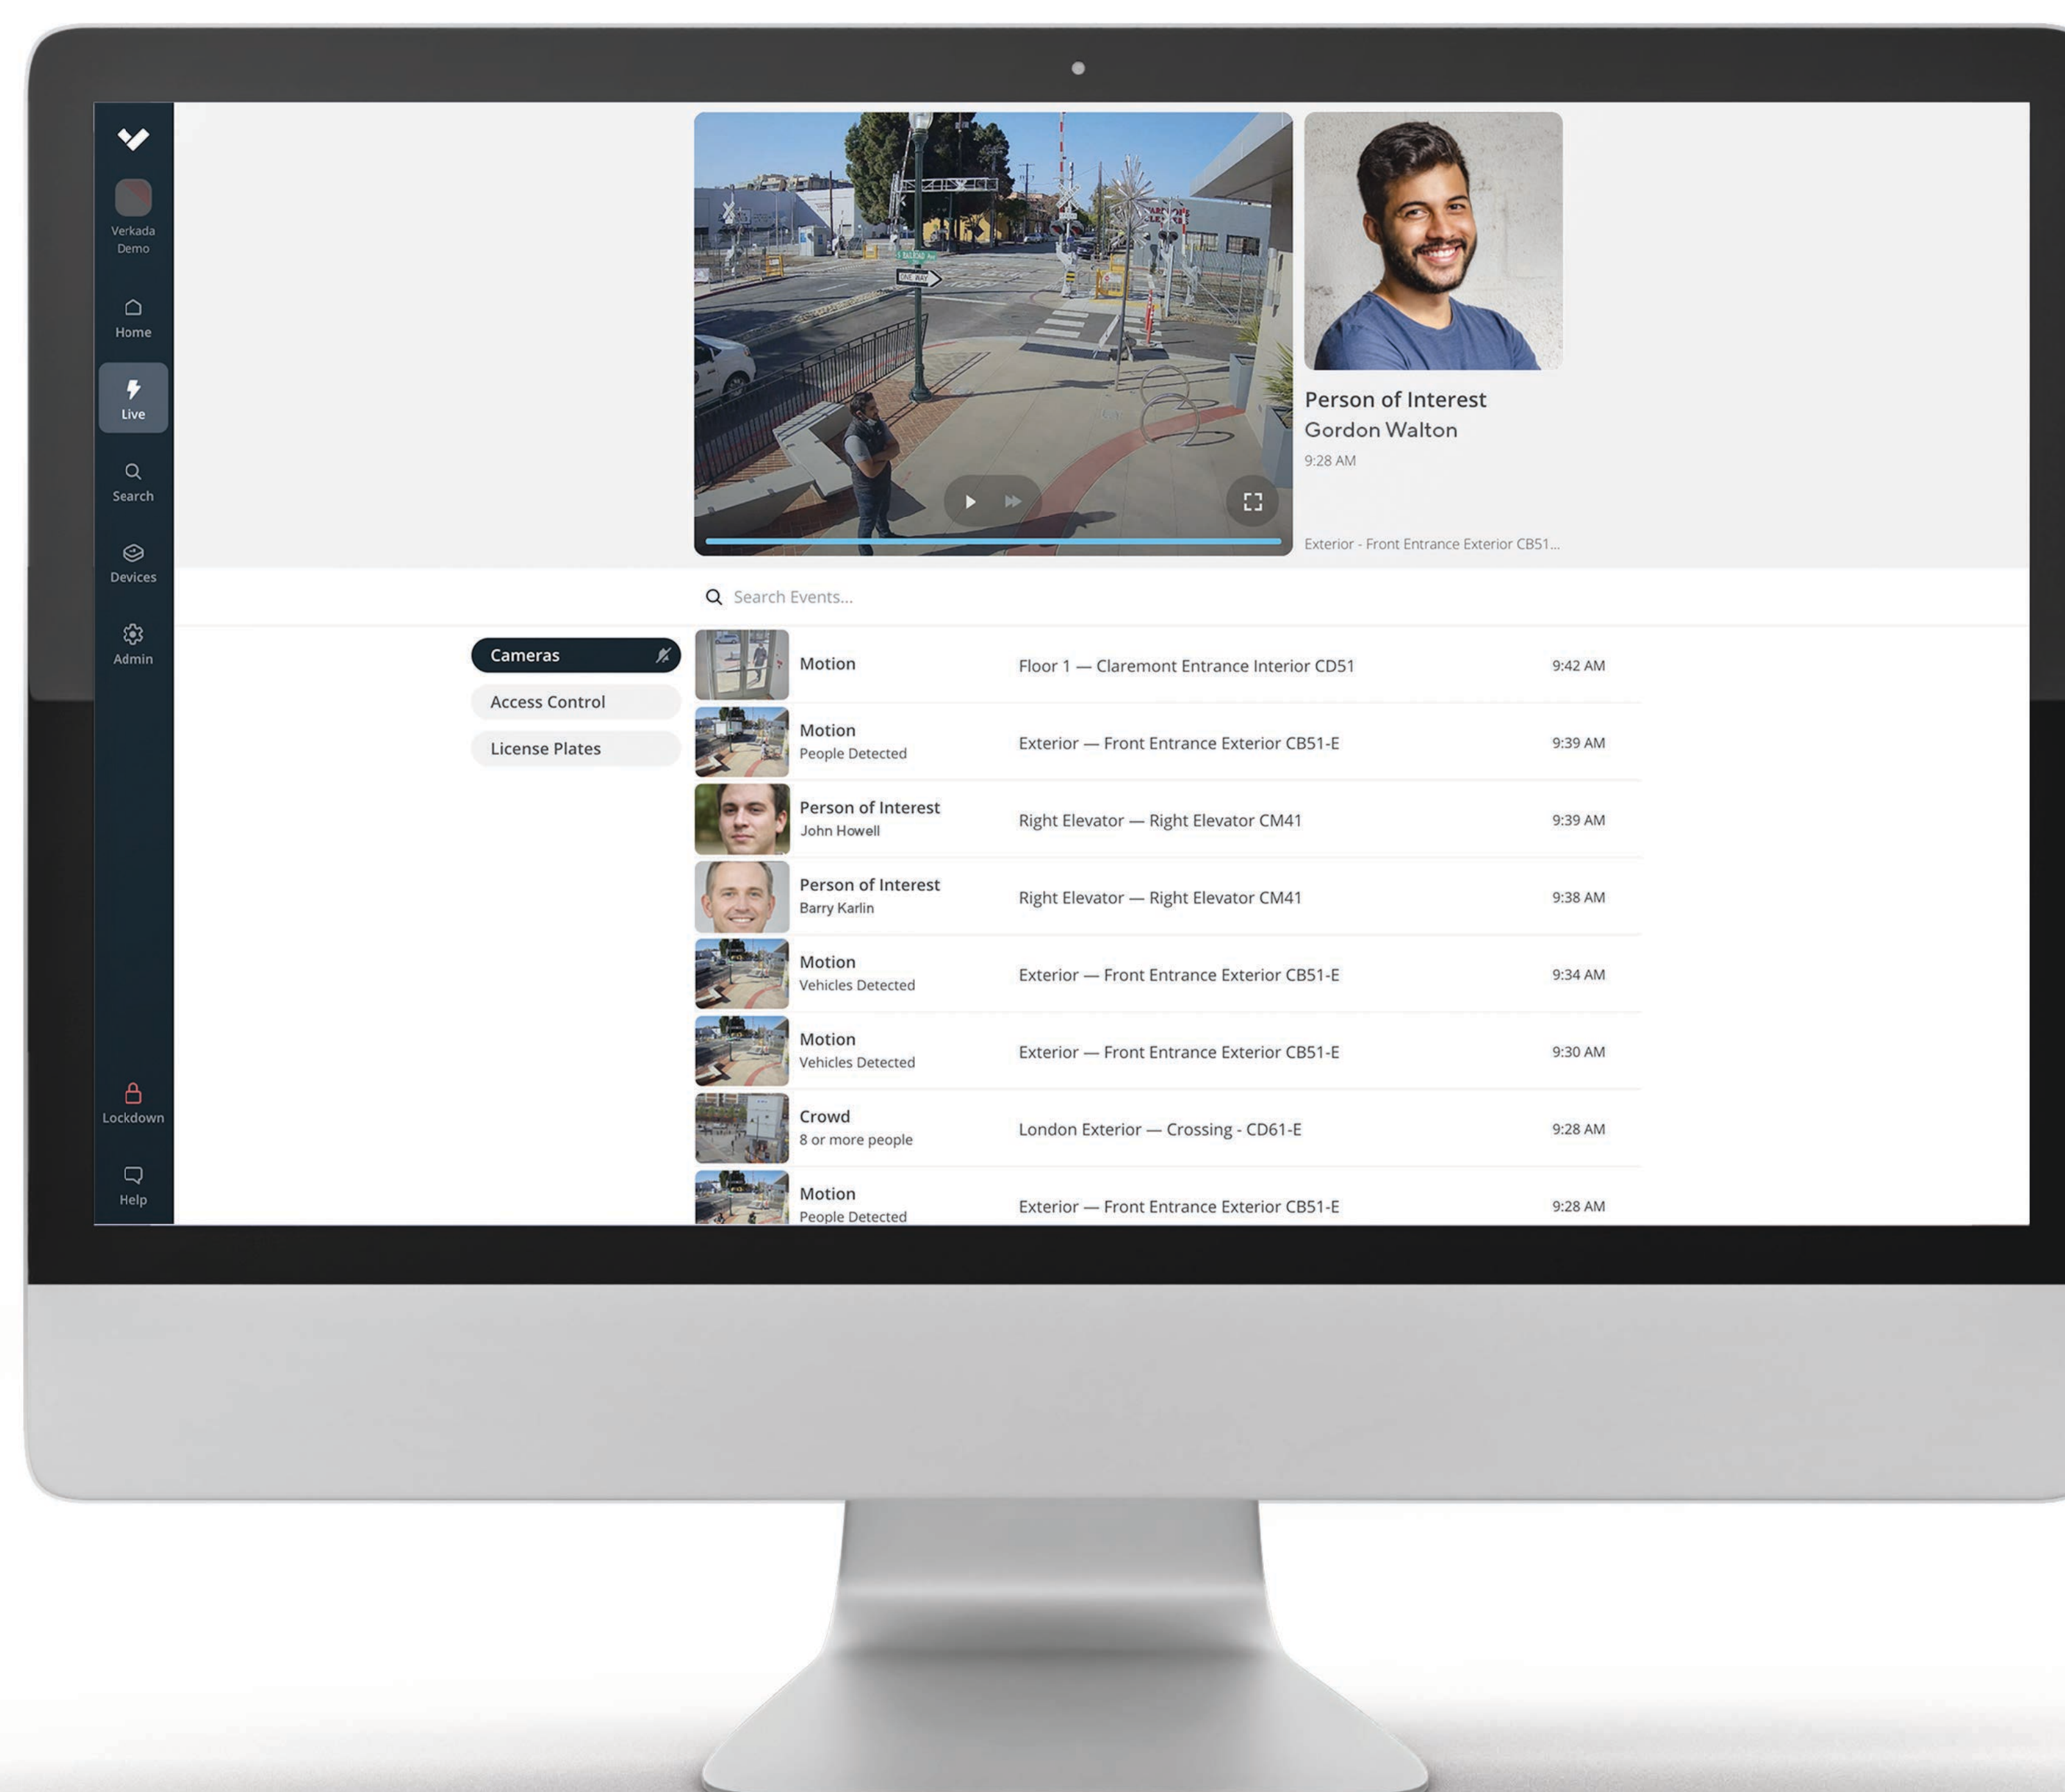

The Mini Series are part of Verkada's line of hybrid cloud cameras and are ready out of the box for easy installation without any additional downloads or configurations.

With standard features like end-to-end encryption, onboard storage, and advanced motion-based insights, organizations are able to quickly scale their coverage and increase situational awareness across any number of locations.

Advantages of Cloud-Managed Solution

- Secure remote access on any device anywhere
- Real-time alerts if cameras fall offline
- SAML-based integration with single-sign on (SSO) solutions
- Continuous updates with new AI features
- Instantly share live footage via SMS and email
- Live, proactive alerting based on unusual activity
- People counting and heatmaps to visualize your space

Command Platform Overview

All-in-one cloud-based management software for Verkada security cameras

Command, Verkada's cloud-based management platform, is designed to deliver simple access and management for all cameras and users across every site from virtually anywhere in the world. From Command, users can set up new cameras, create new sites, manage settings, access live and archived footage, manage users, and access the advanced features powered by Verkada's edge-based analytics.

Remote Access

- Access from any device (desktops, smartphones, tablets)
- Native apps for iOS and Android, Apple TV, and Verkada's VX52 Viewing Station

User Permissions & Account Security

- SAML/OAuth support for single sign-on
- 2-factor authentication
- User permissions can be controlled at camera, site and organization levels