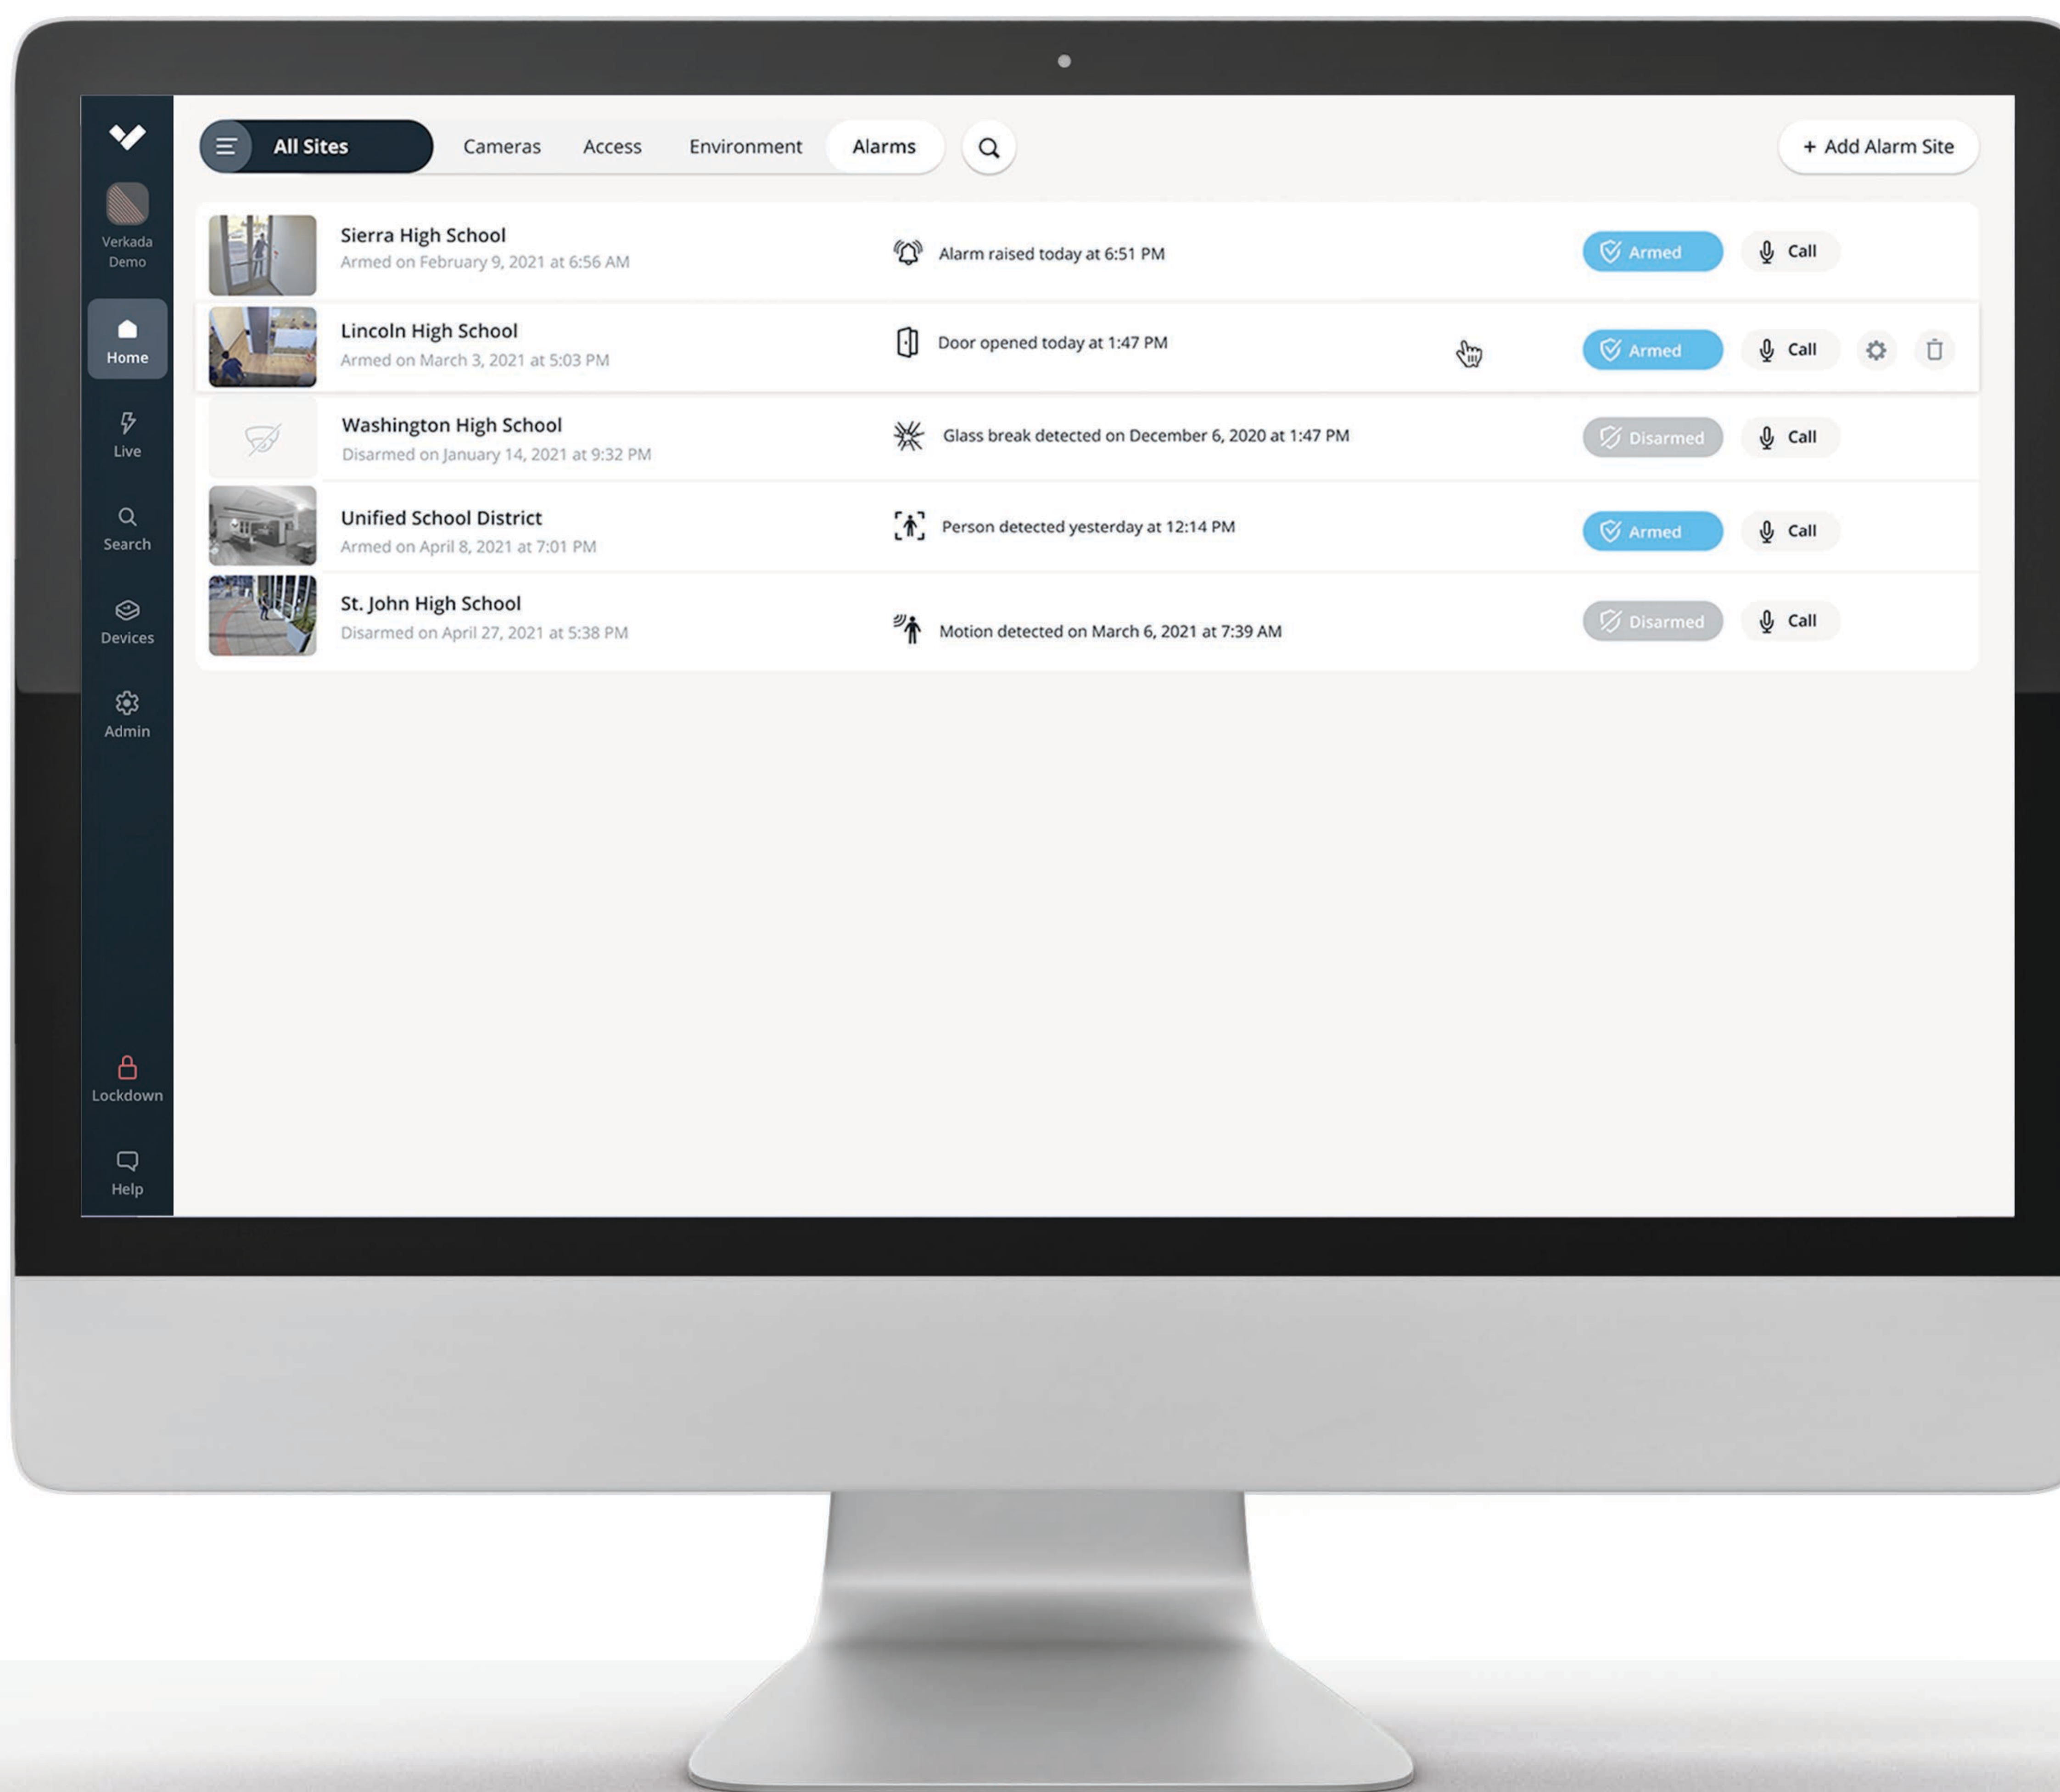

Alarms Platform Overview

Seamlessly manage sites, configure alarm triggers, and customize alarm responses.

Alarms is powered by Verkada's Command Platform. This cloud-based management solution delivers secure remote access with an intuitive interface for ease-of-use.

Site Management

- See overview of current status and recent events from all sites.
- Schedule arming/disarming and configure keycodes for onsite management.
- Instantly view incidents and play back event footage with integrated Verkada video surveillance.
- Control access to your Alarm sites with role-based permissions.

Device Management

- Configure wired sensors and outputs on your Alarm Panel from Command with just a few clicks.
- Create alarm triggers based on events from any Verkada device.
- Manage fleet of devices from single dashboard.

Professional Monitoring Configuration

- Enable video verification of alarms by trained security professionals.
- Enable dispatch of emergency services.
- Configure "an ordered list" of contacts for monitoring agents to call and text when an alarm is raised.

Alarm Console Talk-Down

- From Command, initiate two-way video calls down to Alarm Consoles at any of your sites, from anywhere in the world.
- Make calls to Alarm Console to address staff, guests, or potential intruders.